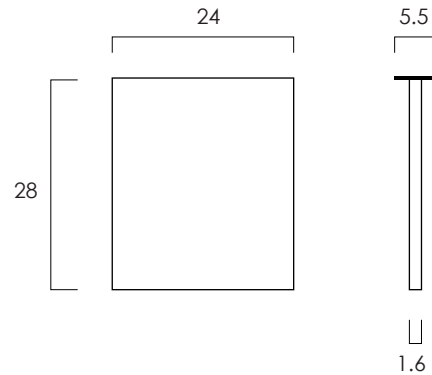

FROM THE SOURCE handcrafted
furniture

LURUS DINING BASE

- Lurus is a minimal solid wood table base with straight edges and mounting brackets.
- The base is equipped with leveling glides.
- Maximum top size recommended is 96 x 39 in for a pair of bases. Not recommended to support heavy slab tops.
- Clear finish for indoor use only.
- All wood is sustainably sourced from local plantations. Hand made in Central Java, Indonesia.

WIDTH: 24 in
DEPTH: 1.6 in
HEIGHT: 28 in
MOUNTING PLATE: 5.5 x 24 in

Shown in Teak natural

2022 Finishes:

- See next page for our wood selection.

2022
sales@ftsny.com
www.ftsny.com

FROM THE SOURCE handcrafted
furniture