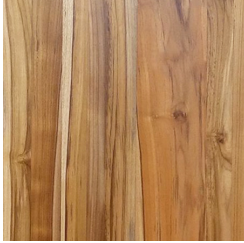

FROM THE SOURCE handcrafted
furniture

LURUS DINING BASE

- Lurus is a minimal solid wood table base with straight edges and mounting brackets.
- The base is equipped with leveling glides.
- Maximum top size recommended is 96 x 39 in for a pair of bases. Not recommended to support heavy slab tops.
- Clear finish for indoor use only.
- All wood is sustainably sourced from local plantations. Hand made in Central Java, Indonesia.

WIDTH: 24 in
DEPTH: 1.6 in
HEIGHT: 28 in
MOUNTING PLATE: 5.5 x 24 in

Shown in Teak natural

2022 Finishes:

- See next page for our wood selection.

2022
sales@ftsny.com
www.ftsny.com

FROM THE SOURCE handcrafted
furniture

WOOD FINISHES

2022

Teak Natural
(TN)

Teak Tinted
(TT)

Teak Clear Matte
Oil (TA)

Teak Pitch
(TP)

Reclaimed Teak
Clear Matte Oil (XA)

Reclaimed Teak
Natural (XN)