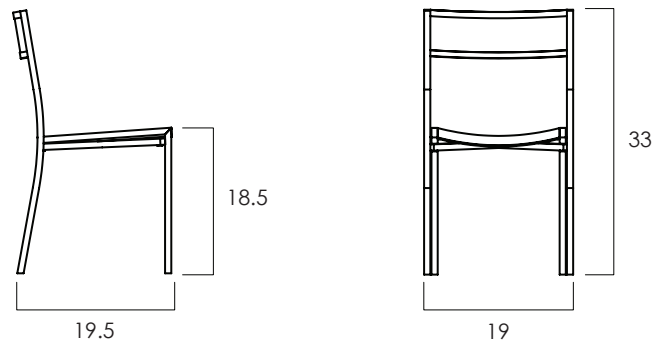

2022
sales@ftsny.com
www.ftsny.com