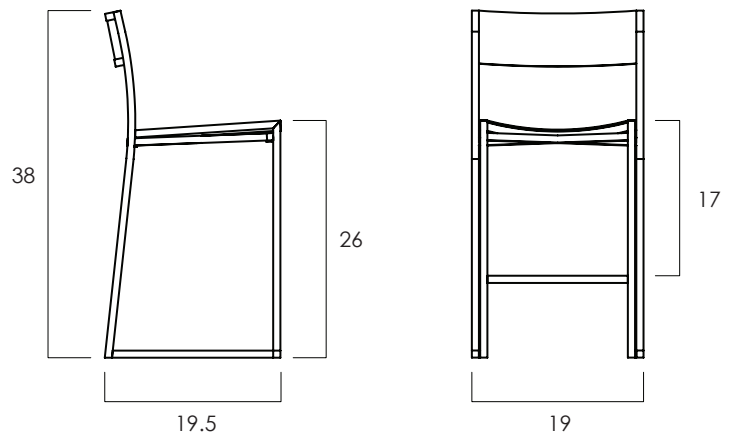

FROM THE SOURCE handcrafted
furniture

LUNE COUNTER STOOL

- Lune is an all metal, thin profiled stackable stool. It features modern lines that will complement multiple interiors. Its metal seat and back have a gentle bend for added comfort.
- Also available in dining and bar versions.
- Clear finish for indoor use.
- Hand made in Central Java, Indonesia.

WIDTH: 19 in
DEPTH: 19.5 in
SEAT HEIGHT: 26 in
TOTAL HEIGHT: 38 in

- 2023 Finishes:
- Clear Iron Powder Coat (RC)

RC

2023
sales@ftsny.com
www.ftsny.com