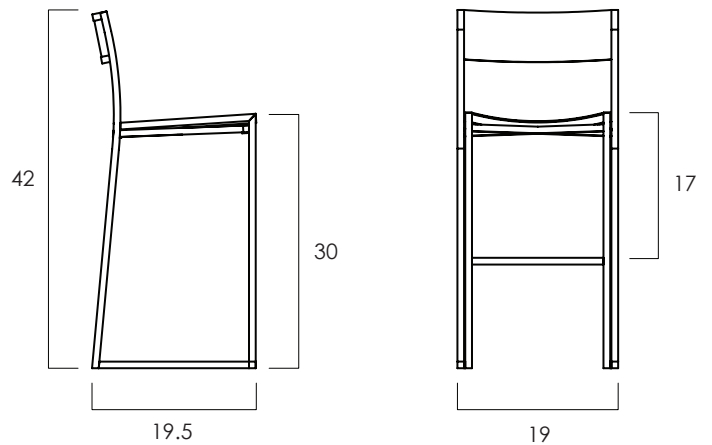

FROM THE SOURCE handcrafted
furniture

LUNE BAR STOOL

- Lune is an all metal, thin profiled stackable stool. It features modern lines that will complement multiple interiors. Its metal seat and back have a gentle bend for added comfort.
- Also available in dining and counter versions.
- Clear finish for indoor use.
- Hand made in Central Java, Indonesia.

WIDTH: 19 in
DEPTH: 19.5 in
SEAT HEIGHT: 30 in
TOTAL HEIGHT: 42 in

- 2023 Finishes:
- Clear Iron Powder Coat (RC)

RC

2023
sales@ftsny.com
www.ftsny.com