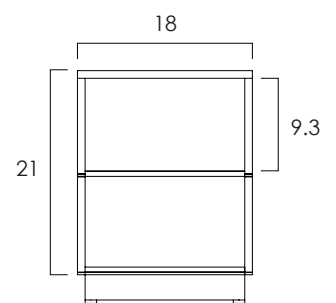

FROM THE SOURCE handcrafted
furniture

LUMI SIDE TABLE

- Lumi is a series of elegant storage featuring cascading soft-closing drawers. Drawers are designed to be pulled by the bottom for a clean hardware-free look.
- Plinth base is equipped with leveling feet.
- Lumi is a collection with multiple size variations.
- Side tables feature one drawer and one open shelf.
- Clear indoor finish.
- Drawers over 32 in tall must be secured to the wall. Anti tip hardware is available.
- All wood is sustainably sourced from local plantations. Hand made in Central Java, Indonesia.

WIDTH: 18 in
DEPTH: 17.5 in
HEIGHT: 24 in

2023 Finishes:

- Teak Tinted (TT)
- Teak Pitch (TP) + Teak Clear Matte (TA)

TT

TP

TA

2023
sales@ftsny.com
www.ftsny.com