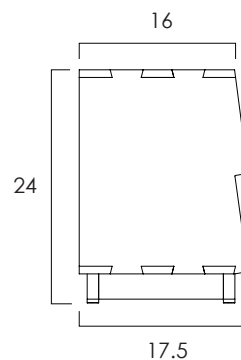

FROM THE SOURCE handcrafted
furniture

LUMI SIDE TABLE

- Lumi is a series of elegant storage featuring cascading soft-closing drawers. Drawers are designed to be pulled by the bottom for a clean hardware-free look.
- Plinth base is equipped with leveling feet.
- Lumi is a collection with multiple size variations.
- Side tables feature one drawer and one open shelf.
- Clear indoor finish.
- Drawers over 32 in tall must be secured to the wall. Anti tip hardware is available.
- All wood is sustainably sourced from local plantations. Hand made in Central Java, Indonesia.

WIDTH: 18 in
DEPTH: 17.5 in
HEIGHT: 24 in

2023 Finishes:

- Teak Tinted (TT)
- Teak Pitch (TP) + Teak Clear Matte (TA)

TT

TP

TA

2023
sales@ftsny.com
www.ftsny.com