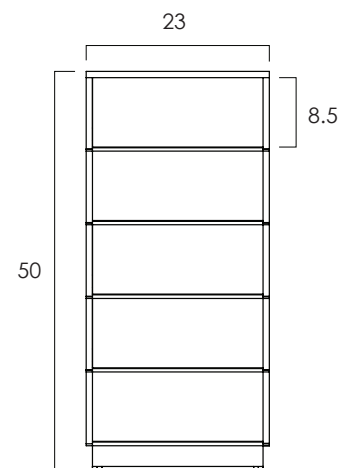

FROM THE SOURCE handcrafted
furniture

LUMI 5 DRAWER DRESSER

- Lumi is a series of elegant storage featuring cascading soft-closing drawers. Drawers are designed to be pulled by the bottom for a clean hardware-free look.
- Plinth base is equipped with leveling feet.
- Lumi is a collection with multiple size variations.
- Clear indoor finish.
- Drawers over 32 in tall must be secured to the wall. Anti tip hardware is available.
- All wood is sustainably sourced from local plantations. Hand made in Central Java, Indonesia.

WIDTH: 23 in
DEPTH: 19.5 in
HEIGHT: 50 in

2023 Finishes:

- Teak Tinted (TT)
- Teak Pitch (TP) + Teak Clear Matte (TA)

TT

TP

TA

2023
sales@ftsny.com
www.ftsny.com