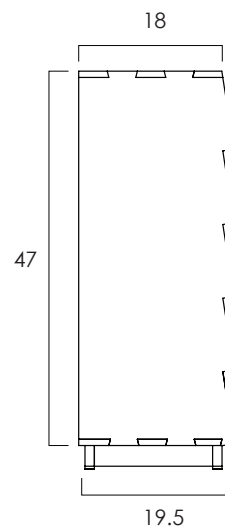

FROM THE SOURCE handcrafted
furniture

LUMI 5 DRAWER DRESSER

- Lumi is a series of elegant storage featuring cascading soft-closing drawers. Drawers are designed to be pulled by the bottom for a clean hardware-free look.
- Plinth base is equipped with leveling feet.
- Lumi is a collection with multiple size variations.
- Clear indoor finish.
- Drawers over 32 in tall must be secured to the wall. Anti tip hardware is available.
- All wood is sustainably sourced from local plantations. Hand made in Central Java, Indonesia.

WIDTH: 23 in
DEPTH: 19.5 in
HEIGHT: 50 in

2023 Finishes:

- Teak Tinted (TT)
- Teak Pitch (TP) + Teak Clear Matte (TA)

TT

TP

TA

2023
sales@ftsny.com
www.ftsny.com