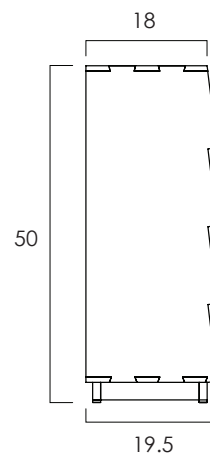

FROM THE SOURCE handcrafted
furniture

LUMI 4 DRAWERS DRESSER

- Lumi is a series of elegant storage featuring cascading soft-closing drawers. Drawers are designed to be pulled by the bottom for a clean hardware-free look.
- Plinth base is equipped with leveling feet.
- Lumi is a collection with multiple size variations.
- Clear indoor finish.
- Drawers over 32 in tall must be secured to the wall. Anti tip hardware is available.
- All wood is sustainably sourced from local plantations. Hand made in Central Java, Indonesia.

WIDTH: 40 in
DEPTH: 19.5 in
HEIGHT: 50 in

2023 Finishes:

- Teak Tinted (TT)
- Teak Pitch (TP) + Teak Clear Matte (TA)

TT

TP

TA

2023
sales@ftsny.com
www.ftsny.com