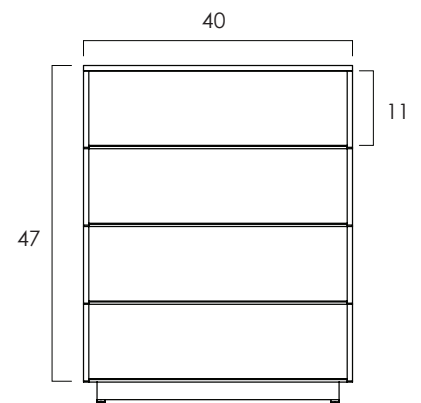

FROM THE SOURCE handcrafted
furniture

LUMI 4 DRAWERS DRESSER

- Lumi is a series of elegant storage featuring cascading soft-closing drawers. Drawers are designed to be pulled by the bottom for a clean hardware-free look.
- Plinth base is equipped with leveling feet.
- Lumi is a collection with multiple size variations.
- Clear indoor finish.
- Drawers over 32 in tall must be secured to the wall. Anti tip hardware is available.
- All wood is sustainably sourced from local plantations. Hand made in Central Java, Indonesia.

WIDTH: 40 in
DEPTH: 19.5 in
HEIGHT: 50 in

2023 Finishes:

- Teak Tinted (TT)
- Teak Pitch (TP) + Teak Clear Matte (TA)

TT

TP

TA

2023
sales@ftsny.com
www.ftsny.com