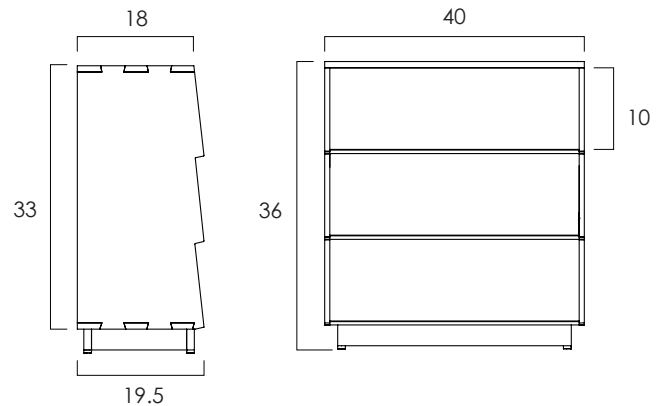

FROM THE SOURCE handcrafted
furniture

LUMI 3 DRAWER DRESSER

- Lumi is a series of elegant storage featuring cascading soft-closing drawers. Drawers are designed to be pulled by the bottom for a clean hardware-free look.
- Plinth base is equipped with leveling feet.
- Lumi is a collection with multiple size variations.
- Clear indoor finish.
- Drawers over 32 in tall must be secured to the wall. Anti tip hardware is available.
- All wood is sustainably sourced from local plantations. Hand made in Central Java, Indonesia.

WIDTH: 40 in
DEPTH: 19.5 in
HEIGHT: 36 in

2023 Finishes:

- Teak Tinted (TT)
- Teak Pitch (TP) + Teak Clear Matte (TA)

TT

TP

TA

2023
sales@ftsny.com
www.ftsny.com