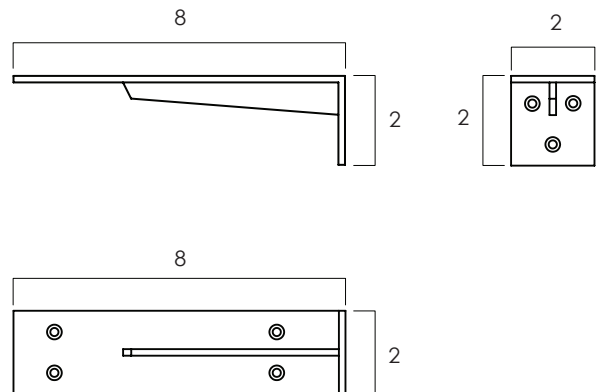

FROM THE SOURCE handcrafted
furniture

LLOYD SHELF BRACKET

- Lloyd bracket is designed to be undermount for shelves 8 - 12 in deep. Also available in a shorter version.
- One bracket per 2 feet of shelf is recommended.
- Clear iron finish for indoor use only.
- Hand made in Central Java, Indonesia.

WIDTH: 2 in
HEIGHT: 2 in
LENGTH: 8 in

- 2022 Finishes:
- Clear Iron (RC)

RC

2022
sales@ftsny.com
www.ftsny.com