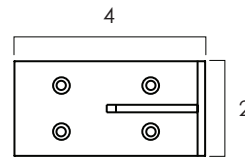

FROM THE SOURCE handcrafted
furniture

LLOYD SHORT SHELF BRACKET

- Lloyd bracket is designed to be undermount for shelves 4 - 7 in deep. Also available in a long version.
- One bracket per 2 feet of shelf is recommended.
- Clear iron finish for indoor use only.
- Hand made in Central Java, Indonesia.

WIDTH: 2 in
HEIGHT: 2 in
LENGTH: 4 in

- 2022 Finishes:
- Clear Iron (RC)

RC

2022
sales@ftsny.com
www.ftsny.com