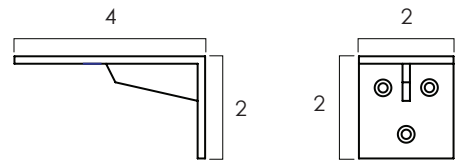

FROM THE SOURCE handcrafted
furniture

LLOYD SHORT SHELF BRACKET

- Lloyd bracket is designed to be undermount for shelves 4 - 7 in deep. Also available in a long version.
- One bracket per 2 feet of shelf is recommended.
- Clear iron finish for indoor use only.
- Hand made in Central Java, Indonesia.

WIDTH: 2 in
HEIGHT: 2 in
LENGTH: 4 in

- 2022 Finishes:
- Clear Iron (RC)

RC

2022
sales@ftsny.com
www.ftsny.com