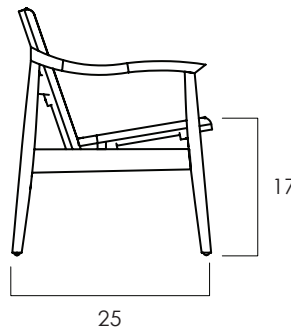

WIDTH: 24.5 in
DEPTH: 25 in
SEAT HEIGHT: 17 in
ARM HEIGHT: 25 in
HEIGHT: 30.5 in

2023 Finishes:

- Teak Clear Matte Oil (TA)
- Teak Tinted (TT)
- Teak Pitch (TP)

TA

TT

TP

2023
sales@ftsny.com
www.ftsny.com