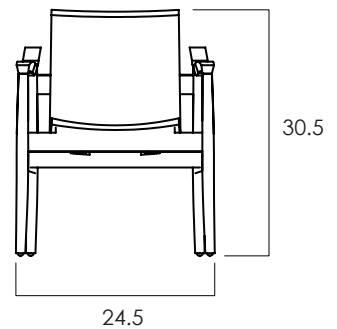

WIDTH: 24.5 in
DEPTH: 25 in
SEAT HEIGHT: 17 in
ARM HEIGHT: 25 in
HEIGHT: 30.5 in

2023 Finishes:

- Teak Clear Matte Oil (TA)
- Teak Tinted (TT)
- Teak Pitch (TP)

TA

TT

TP

2023
sales@ftsny.com
www.ftsny.com