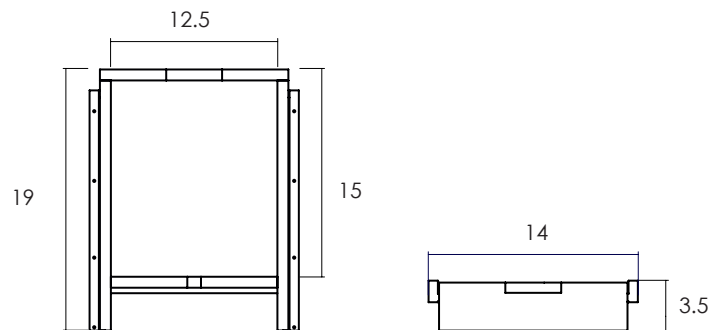

WIDTH: 14 in
DEPTH: 19 in
HEIGHT: 3.5 in

- 2022 Finishes:
- Teak Natural (TN)
 - Teak Tinted (TT)

TN

TT

2022
sales@ftsny.com
www.ftsny.com