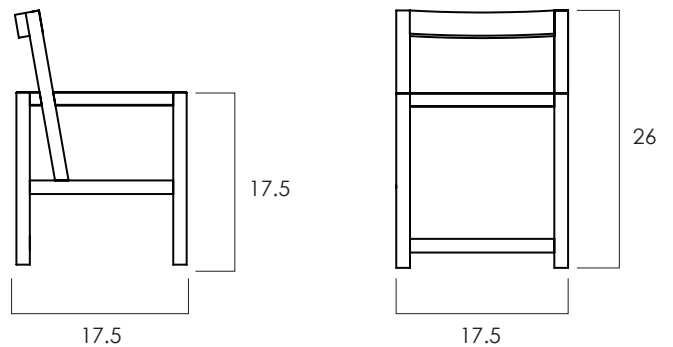

FROM THE SOURCE handcrafted
furniture

KUMIKI DINING CHAIR

- The Kumiki chair exemplifies Japanese minimalism and precision with its interlocking wooden frame and simple woven seat. The frame features traditional mortise and tenon joinery. The rope provides supportive seat with plenty of comfort.
- Outdoor grade item.
- Non-stackable frame.
- Also available in a version with rattan seat for indoor; as a counter and bar stool.
- All wood is sustainably sourced from local plantations. Hand made in Central Java, Indonesia.

WIDTH: 17.5 in
DEPTH: 17.5 in
HEIGHT: 17.5 / 26 in

2022 Finishes:

- Teak Clear Matte (TA) + Grey Outdoor Rope (GR)

TA

GR

2022
sales@ftsny.com
www.ftsny.com