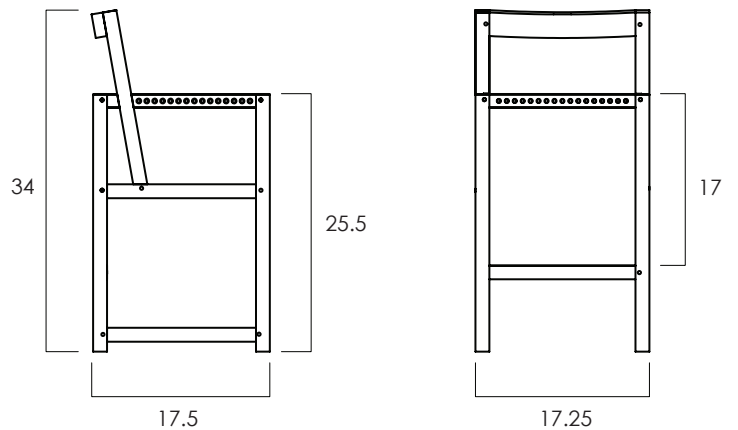

WIDTH: 17.25 in
DEPTH: 17.5 in
SEAT HEIGHT: 25.5 in
TOTAL HEIGHT: 34 in

2023 Finishes:

- Teak Clear Matte (TA) + Grey Rope (GR)

TA

GR

2023
sales@ftsny.com
www.ftsny.com