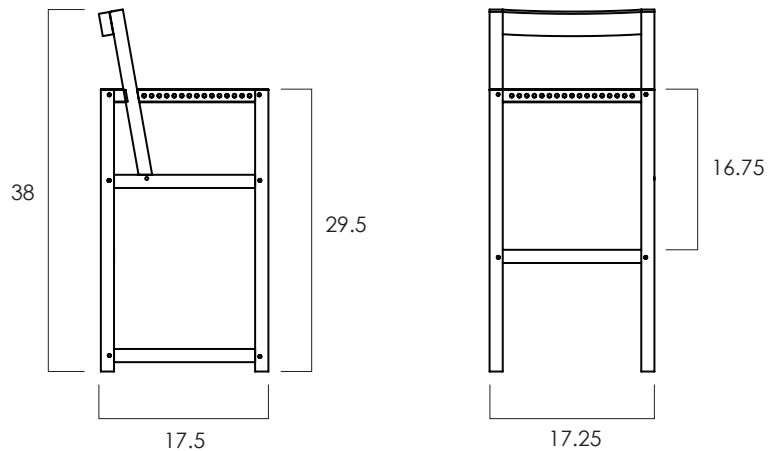

WIDTH: 17.25 in  
DEPTH: 17.5 in  
SEAT HEIGHT: 29.5 in  
TOTAL HEIGHT: 38 in

2023 Finishes:

- Teak Clear Matte (TA) + Grey Rope (GR)

TA

GR

2023  
sales@ftsny.com  
www.ftsny.com