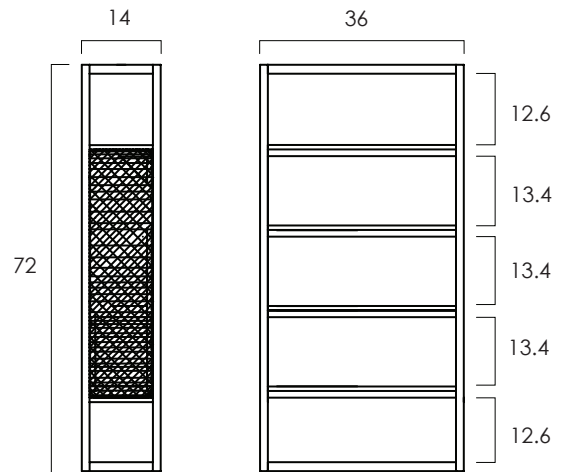

FROM THE SOURCE handcrafted
furniture

KENGO SHELVING UNIT

- Kengo is the new collection that features solid wood frame and airy inserts of natural hand woven rattan. The unit can be free standing to function as a room divider.
- Clear indoor finish.
- All wood is sustainably sourced from local plantations. Hand made in Central Java, Indonesia.

WIDTH: 36 in
DEPTH: 14 in
HEIGHT: 72 in

2023 Finishes:

- Teak Clear Matte (TA)
- Teak Pitch (TP)

TA

TP

2023
sales@ftsny.com
www.ftsny.com