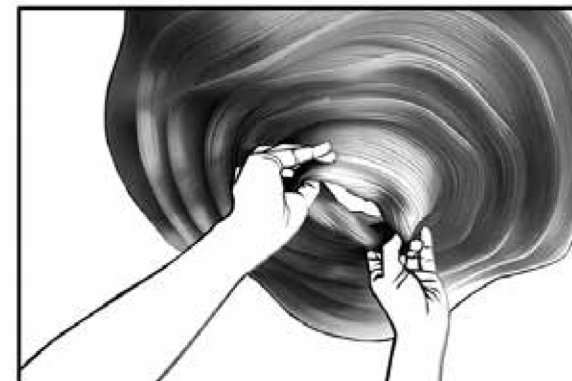

There should be 7 rings ( in a regular interval) that can be hooked to the metal frame

Top

Please arrange the inner edges to cover the metal frame

Bottom

Please turn the edges inward to irregular shape

**CAUTION:** TO REDUCE RISK OF FIRE, USE **MAX** 25 WATT OF TYPE A BULB  
WE HIGHLY RECOMEND TO USE MAX 25 WATT LED BULB INSTEAD