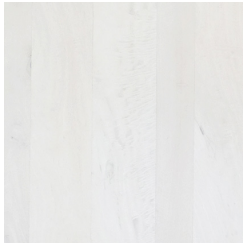

FROM THE SOURCE handcrafted
furniture

KALI OCCASIONAL TOP

- Kali is our signature solid wood top that is made with hand-selected and artistically matched long boards that are assembled with finger joints. Each is as unique as the grain of the wood from the trees.
- “Kali” means “river” in Indonesian; while tops are uniform in sizes, each live edge is one of a kind.
- Tops are 1.6 in thick.
- Clear lacquer finish for indoor use only.
- Available in multiple standard sizes.
- All wood is sustainably sourced from local plantations. Hand made in Central Java, Indonesia.

2022
sales@ftsny.com
www.ftsny.com

FROM THE SOURCE handcrafted
furniture

WOOD FINISHES

2022

Teak Natural
(TN)

Teak Tinted
(TT)

Teak Clear Matte
Outdoor Grade
(TA)

Teak Pitch
(TP)

Reclaimed Teak
Matte (XS)

Reclaimed Teak
Matte Oil Outdoor
Grade (XA)

Tali Natural
(LN)

Weru Natural
(UN)

Mango Bleached
(G2)

Mango Natural
(GN)

Mango Mist
(G6)

Mango Oxidized
(G3)