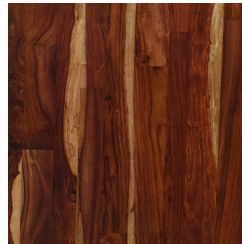

FROM THE SOURCE handcrafted
furniture

KALI OCCASIONAL TOP

- Kali is our signature solid wood top that is made with hand-selected and artistically matched long boards that are assembled with finger joints. Each is as unique as the grain of the wood from the trees.
- “Kali” means “river” in Indonesian; while tops are uniform in sizes, each live edge is one of a kind.
- Tops are 1.6 in thick.
- Clear lacquer finish for indoor use only.
- Available in multiple standard sizes.
- All wood is sustainably sourced from local plantations. Hand made in Central Java, Indonesia.

LENGTH: 24 / 48 in
WIDTH: 24 / 30 in
THICKNESS: 1.6 in

2022 Finishes:

- Teak Natural (TN)
- Teak Tinted (TT)
- Mango Natural (GN)
- Mango Bleached (G2)
- Mango Oxidized (G3)
- Mango Mist (G6)
- Weru Natural (UN)

2022
sales@ftsny.com
www.ftsny.com

FROM THE SOURCE handcrafted
furniture

WOOD FINISHES

2022

Teak Natural
(TN)

Teak Tinted
(TT)

Teak Clear Matte
Outdoor Grade
(TA)

Teak Pitch
(TP)

Reclaimed Teak
Matte (XS)

Reclaimed Teak
Matte Oil Outdoor
Grade (XA)

Tali Natural
(LN)

Weru Natural
(UN)

Mango Bleached
(G2)

Mango Natural
(GN)

Mango Mist
(G6)

Mango Oxidized
(G3)