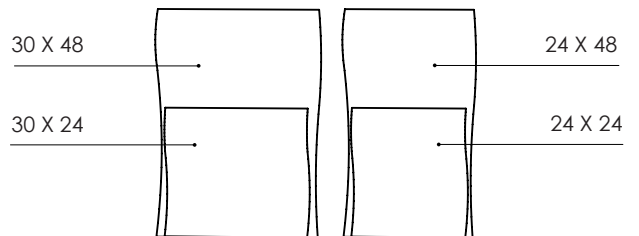

FROM THE SOURCE handcrafted
furniture

KALI OCCASIONAL TOP

- Kali is our signature solid wood top that is made with hand-selected and artistically matched long boards that are assembled with finger joints. Each is as unique as the grain of the wood from the trees.
- “Kali” means “river” in Indonesian; while tops are uniform in sizes, each live edge is one of a kind.
- Tops are 1.6 in thick.
- Clear lacquer finish for indoor use only.
- Available in multiple standard sizes.
- All wood is sustainably sourced from local plantations. Hand made in Central Java, Indonesia.

LENGTH: 24 / 48 in
WIDTH: 24 / 30 in
THICKNESS: 1.6 in

2022 Finishes:

- Teak Natural (TN)
- Teak Tinted (TT)
- Mango Natural (GN)
- Mango Bleached (G2)
- Mango Oxidized (G3)
- Mango Mist (G6)
- Weru Natural (UN)