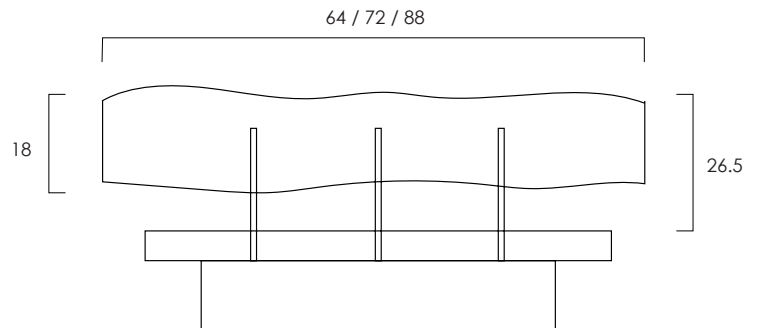

FROM THE SOURCE handcrafted
furniture

KALI HEADBOARD FULL / QUEEN / KING

- Kali is our signature solid wood design made with hand-selected and artistically matched solid hard wood boards that are assembled with finger joints. "Kali" means "river" in Indonesian, which is interpreted as flowing live edges. Each edge is as unique as the grain of the wood from the trees.

- The headboard is universally designed to match a variety of bed styles when mounted to the wall. Drywall anchors and screws are provided.

- The headboard can also be attached to the Elate bed frame using specialty brackets (sold separately).

- All wood is sustainably sourced from local plantations. Hand made in Central Java, Indonesia.

WIDTH:

Full 64 in / Queen 72 in / King 88 in

HEIGHT: 18 in

THICKNESS: 2 in

2022 Finishes:

- Teak Natural (TN)
- Teak Tinted (TT)
- Mango Bleached (G2)

2022
sales@ftsny.com
www.ftsny.com