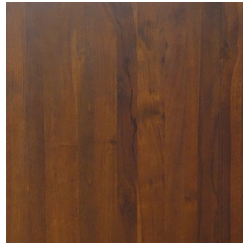

## KALI LIVE EDGE DINING TOP

- Kali is our signature top made with hand-selected and artistically matched solid hardwood boards that are assembled with finger joints.
- “Kali” means “river” in Indonesian, which is interpreted as flowing live edges. Each top is as unique as the grain of the wood from the trees and one of a kind natural edges.
- Tops are 1.6 in thick.
- Clear finish for indoor use.
- Available in multiple standard sizes.
- All wood is sustainably sourced from local plantations. Hand made in Central Java, Indonesia.

### 2022 Finishes:

- Teak Natural (TN)
- Teak Tinted (TT)
- Mango Natural (GN)
- Mango Bleached (G2)
- Mango Oxidized (G3)
- Mango Mist (G6)
- Weru Natural (UN)

2022  
sales@ftsny.com  
www.ftsny.com

FROM THE SOURCE handcrafted  
furniture

## WOOD FINISHES

2022

Teak Natural  
(TN)

Teak Tinted  
(TT)

Teak Clear Matte Oil  
(TA)

Teak Pitch  
(TP)

Reclaimed Teak  
Matte (XS)

Reclaimed Teak  
Clear Matte Oil (XA)