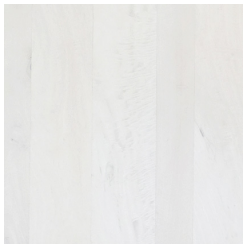

### 2022 Finishes:

- Teak Natural (TN)
- Teak Tinted (TT)
- Mango Natural (GN)
- Mango Bleached (G2)
- Mango Oxidized (G3)
- Mango Mist (G6)
- Weru Natural (UN)

2022  
sales@ftsny.com  
www.ftsny.com

FROM THE SOURCE handcrafted  
furniture

## WOOD FINISHES

2022

Teak Natural  
(TN)

Teak Tinted  
(TT)

Teak Clear Matte Oil  
(TA)

Teak Pitch  
(TP)

Reclaimed Teak  
Matte (XS)

Reclaimed Teak  
Clear Matte Oil (XA)

Tali Natural  
(LN)

Weru Natural  
(UN)

Mango Bleached  
(G2)

Mango Natural  
(GN)

Mango Mist  
(G6)

Mango Oxidized  
(G3)