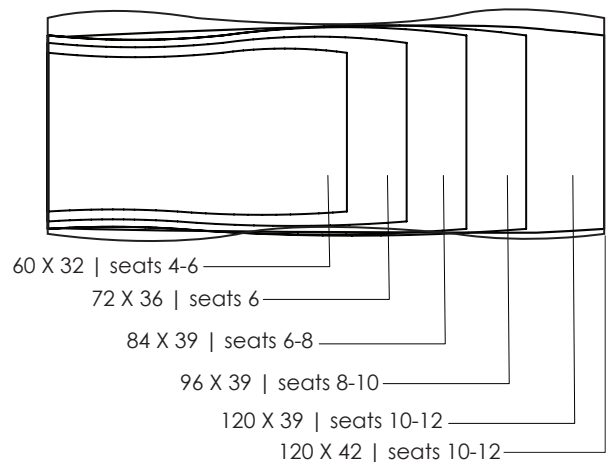

2022 Finishes:

- Teak Natural (TN)
- Teak Tinted (TT)
- Mango Natural (GN)
- Mango Bleached (G2)
- Mango Oxidized (G3)
- Mango Mist (G6)
- Weru Natural (UN)