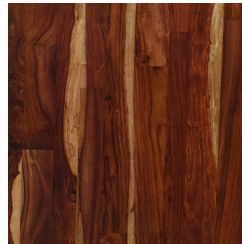

## KALI LIVE EDGE DINING TOP

- Kali is our signature top made with hand-selected and artistically matched solid hardwood boards that are assembled with finger joints.
- “Kali” means “river” in Indonesian, which is interpreted as flowing live edges. Each top is as unique as the grain of the wood from the trees and one of a kind natural edges.
- Tops are 1.6 in thick.
- Clear finish for indoor use.
- Available in multiple standard sizes.
- All wood is sustainably sourced from local plantations. Hand made in Central Java, Indonesia.

### 2022 Finishes:

- Teak Natural (TN)
- Teak Tinted (TT)
- Mango Natural (GN)
- Mango Bleached (G2)
- Mango Oxidized (G3)
- Mango Mist (G6)
- Weru Natural (UN)

2022  
sales@ftsny.com  
www.ftsny.com

FROM THE SOURCE handcrafted  
furniture

## WOOD FINISHES

2022

Teak Natural  
(TN)

Teak Tinted  
(TT)

Teak Clear Matte Oil  
(TA)

Teak Pitch  
(TP)

Reclaimed Teak  
Matte (XS)

Reclaimed Teak  
Clear Matte Oil (XA)

Tali Natural  
(LN)

Weru Natural  
(UN)

Mango Bleached  
(G2)

Mango Natural  
(GN)

Mango Mist  
(G6)

Mango Oxidized  
(G3)