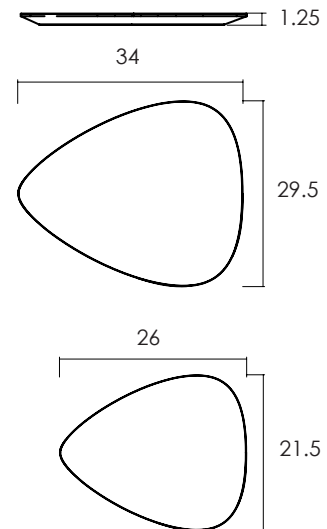

FROM THE SOURCE handcrafted
furniture

JIMI SMALL / LARGE OCCASIONAL TOP

- Jimi shape was inspired by guitar pick contour and available in two sizes, these tops can make a perfect nesting table pair when placed on Corvus legs. Jimi feature elegant beveled edge.
- Jimi tops pair well with our Corvus legs to create coffee and side tables of 12 in and 15 in high.
- Clear finish for indoor use.
- All wood is sustainably sourced from local plantations. Hand made in Central Java, Indonesia.

LENGTH: 26 / 34 in
WIDTH: 21.5 / 29.5 in
THICKNESS: 1.25 in

2022 Finishes:
- Inquire about current availability

2022
sales@ftsny.com
www.ftsny.com