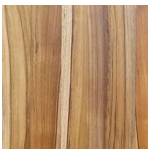

## JIMI HANGER KNOB

- Hand turned and elegantly shaped knobs that will make any display pop. Suitable for hanging light accessories.
- Clear finish.
- Knobs are provided with drywall anchors and screws.
- All wood is sustainably sourced from local plantations. Hand made in Central Java, Indonesia.

WIDTH: 3.5 in  
HEIGHT: 1.5 in

2023 Finishes:

- Teak Natural (TN)
- Tali Natural (LN)

TN

LN