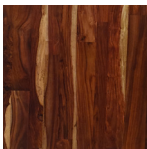

## JIMI HANGER KNOB

- Hand turned and elegantly shaped knobs that will make any display pop. Suitable for hanging light accessories.
- Clear finish.
- Knobs are provided with drywall anchors and screws.
- All wood is sustainably sourced from local plantations. Hand made in Central Java, Indonesia.

WIDTH: 3.5 in  
HEIGHT: 1.5 in

2023 Finishes:

- Teak Natural (TN)
- Tali Natural (LN)

TN

LN