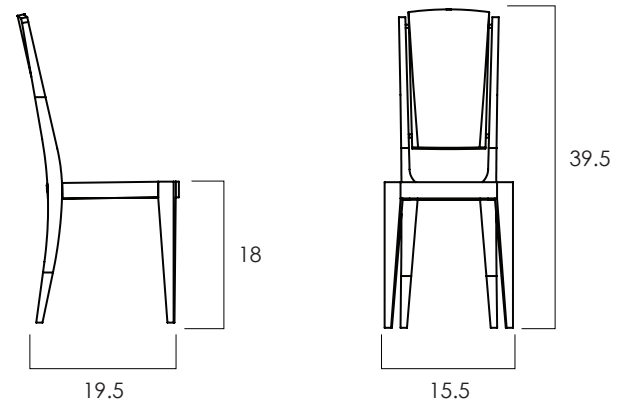

## ITALY DINING CHAIR

- Italy is an all wood chair that is hand made using traditional joinery. It features higher back for additional comfort. Elegant slim profile and floating back panel makes the design of this chair light and airy.
- Indoor grade clear finish.
- Non stackable. Plastic glides for floor protection.
- A chair pad is available that is specifically designed for Italy chair, sold separately.
- All wood is sustainably sourced from local plantations. Hand made in Central Java, Indonesia.

WIDTH: 15.5 in  
DEPTH: 19.5 in  
HEIGHT: 39.5 in  
SEAT HEIGHT: 18 in  
SEAT HEIGHT WITH CUSHION: 19.5 in

- 2022 Finishes:
- Teak Natural (TN)
  - Teak Tinted (TT)

TN

TT

FROM THE SOURCE handcrafted  
furniture