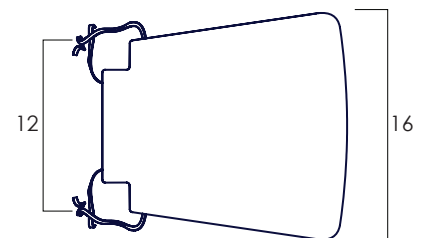

WIDTH: 15.5 in  
DEPTH: 19.5 in  
HEIGHT: 39.5 in  
SEAT HEIGHT: 18 in  
SEAT HEIGHT WITH CUSHION: 19.5 in

- 2022 Finishes:
- Teak Natural (TN)
  - Teak Tinted (TT)

TN

TT

FROM THE SOURCE handcrafted  
furniture

WIDTH: 16 in  
DEPTH: 17 in  
THICKNESS: 1.5 in

2022 Finishes:

- Cloud Grey Fabric
- Cream Fabric

2022  
sales@ftsny.com  
www.ftsny.com