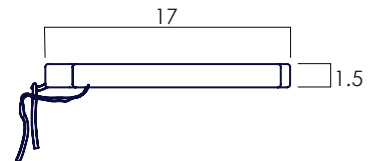

WIDTH: 15.5 in  
DEPTH: 19.5 in  
HEIGHT: 39.5 in  
SEAT HEIGHT: 18 in  
SEAT HEIGHT WITH CUSHION: 19.5 in

- 2022 Finishes:
- Teak Natural (TN)
  - Teak Tinted (TT)

TN

TT

FROM THE SOURCE handcrafted  
furniture

WIDTH: 16 in  
DEPTH: 17 in  
THICKNESS: 1.5 in

2022 Finishes:

- Cloud Grey Fabric
- Cream Fabric

2022  
sales@ftsny.com  
www.ftsny.com