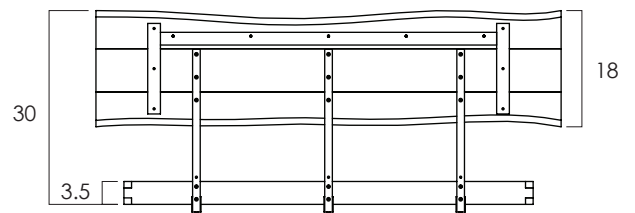

FROM THE SOURCE handcrafted furniture

HEADBOARD BRACKET FOR ELATE BED KING 4 / QUEEN 3

- The clear iron bracket is designed to mount our floating headboard to the Elate Platform bed frame.
- 3 brackets are required for a Queen size headboard, and 4 brackets for the King size headboard.
- The brackets are compatible with the bed frames made no later than 2020. Earlier models require modifications to accept the brackets.
- Professional installation is recommended. From the Source can provide installation services.
- The resulting headboard height ranges approximately from 26 to 31.5 in.
- Handmade in Central Java, Indonesia.

WIDTH: 1 in
DEPTH: 10.25 in
LENGTH: 25 in

2022 Finishes:
- Clear Iron (RC)

RC

2022
sales@ftsny.com
www.ftsny.com