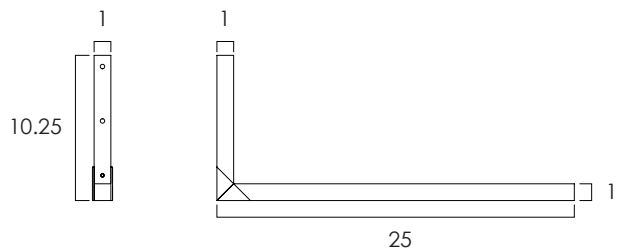

FROM THE SOURCE handcrafted furniture

HEADBOARD BRACKET FOR ELATE BED KING 4 / QUEEN 3

- The clear iron bracket is designed to mount our floating headboard to the Elate Platform bed frame.
- 3 brackets are required for a Queen size headboard, and 4 brackets for the King size headboard.
- The brackets are compatible with the bed frames made no later than 2020. Earlier models require modifications to accept the brackets.
- Professional installation is recommended. From the Source can provide installation services.
- The resulting headboard height ranges approximately from 26 to 31.5 in.
- Handmade in Central Java, Indonesia.

WIDTH: 1 in
DEPTH: 10.25 in
LENGTH: 25 in

2022 Finishes:
- Clear Iron (RC)

RC

2022
sales@ftsny.com
www.ftsny.com