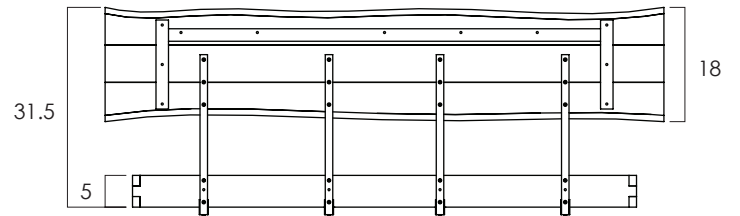

FROM THE SOURCE handcrafted furniture

HEADBOARD BRACKET FOR ELATE BED KING 4 / QUEEN 3

- The clear iron bracket is designed to mount our floating headboard to the Elate Platform bed frame.
- 3 brackets are required for a Queen size headboard, and 4 brackets for the King size headboard.
- The brackets are compatible with the bed frames made no later than 2020. Earlier models require modifications to accept the brackets.
- Professional installation is recommended. From the Source can provide installation services.
- The resulting headboard height ranges approximately from 26 to 31.5 in.
- Handmade in Central Java, Indonesia.

WIDTH: 1 in
DEPTH: 10.25 in
LENGTH: 25 in

2022 Finishes:
- Clear Iron (RC)

RC

2022
sales@ftsny.com
www.ftsny.com