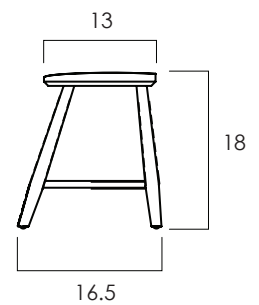

FROM THE SOURCE handcrafted
furniture

HARPER DINING STOOL

- Harper stool features solid teak construction using traditional joinery and hand turned legs and stretchers. The seat is hand carved out of one solid slab of teak to a gentle scoop for added comfort, and shows wedged tenons as a craftsman's touch.
- Also available in bar and counter versions.
- All wood is sustainably sourced from local plantations. Hand made in Central Java, Indonesia.

WIDTH: 18.5 in
DEPTH: 16.5 in
HEIGHT: 18 in

2022 Finishes:
- Teak Clear Matte (TA)

TA

2022
sales@ftsny.com
www.ftsny.com