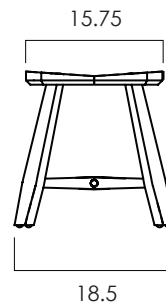

FROM THE SOURCE handcrafted
furniture

HARPER DINING STOOL

- Harper stool features solid teak construction using traditional joinery and hand turned legs and stretchers. The seat is hand carved out of one solid slab of teak to a gentle scoop for added comfort, and shows wedged tenons as a craftsman's touch.
- Also available in bar and counter versions.
- All wood is sustainably sourced from local plantations. Hand made in Central Java, Indonesia.

WIDTH: 18.5 in
DEPTH: 16.5 in
HEIGHT: 18 in

2022 Finishes:
- Teak Clear Matte (TA)

TA

2022
sales@ftsny.com
www.ftsny.com