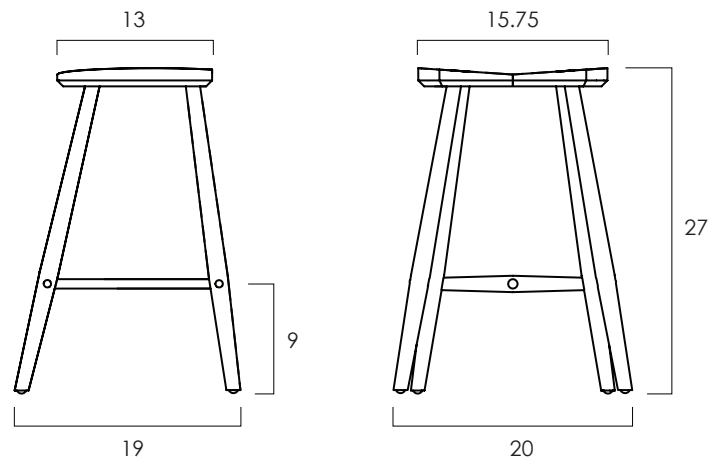

FROM THE SOURCE handcrafted
furniture

HARPER COUNTER STOOL

- Harper stool features solid teak construction using traditional joinery and hand turned legs and stretchers. The seat is hand carved out of one solid slab of teak to a gentle scoop for added comfort, and shows wedged tenons as a craftsman's touch.
- Also available in dining and bar versions.
- All wood is sustainably sourced from local plantations. Hand made in Central Java, Indonesia.

WIDTH: 20 in
DEPTH: 19 in
HEIGHT: 27 in

2023 Finishes:
- Teak Clear Matte (TA)

TA

2023
sales@ftsny.com
www.ftsny.com