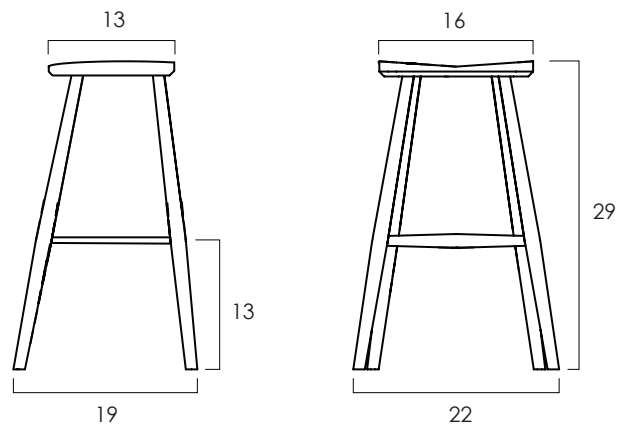

FROM THE SOURCE handcrafted
furniture

HARPER BAR STOOL

- Harper stool features solid teak construction using traditional joinery and hand turned legs. The seat is hand carved out of a slab of teak to a gentle scoop for added comfort, and reveals wedged tenons as a craftsman's touch.
- Also available in dining and counter versions.
- Clear finish.
- All wood is sustainably sourced from local plantations. Hand made in Central Java, Indonesia.

WIDTH: 22 in
DEPTH: 19 in
HEIGHT: 29 in

2023 Finishes:
- Teak Clear Matte (TA)

TA

2023
sales@ftsny.com
www.ftsny.com