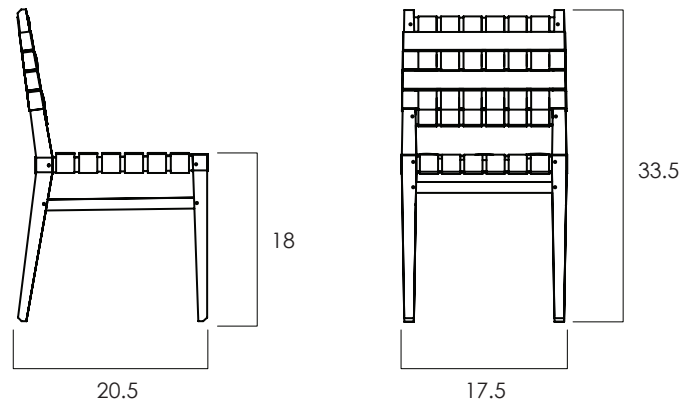

2022 Finishes:

- Teak Clear Matte Oil (TA) + Black Rubber (RB)
- Teak Clear Matte Oil (TA) + Grey Textilene (GR)
- Teak Clear Matte Oil (TA) + Natural Leather (NA)
- Teak Clear Matte (TS) + Black Textilene (BK) - *limited stock*