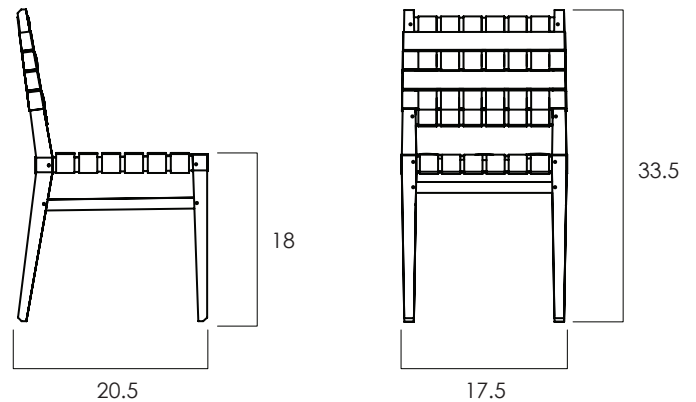

2022 Finishes:

- Teak Clear Matte Oil (TA) + Black Rubber (RB)
- Teak Clear Matte Oil (TA) + Grey Textilene (GR)
- Teak Clear Matte Oil (TA) + Natural Leather (NA) - *non outdoor*
- Teak Clear Matte (TS) + Black Textilene (BK) - *limited stock available*