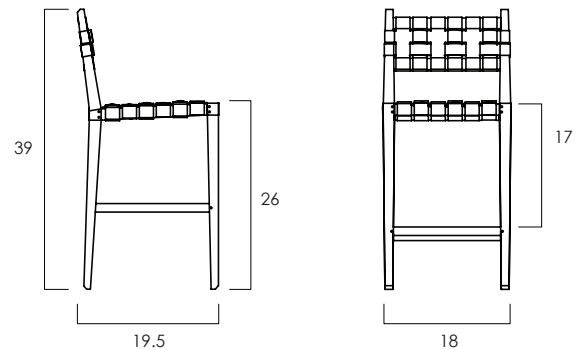

FROM THE SOURCE handcrafted
furniture

GRASSHOPPER COUNTER STOOL

- Grasshopper is a classic hand built stool with a solid wood frame and woven seat and back for added comfort.
- Available in multiple webbing options. Textilene and rubber are outdoor grade materials. Rubber comes from recycled tires as a part of our sustainable initiative. Leather is aniline dyed and wax rubbed. Due to nature of material each chair will show unique characteristics.
- Also available in a bar, dining and lounge options, and as a bench.
- Non stackable frame.
- All wood is sustainably sourced from local plantations. Hand made in Central Java, Indonesia.

WIDTH: 18 in
DEPTH: 19.5 in
SEAT HEIGHT: 26 in
TOTAL HEIGHT: 39 in

2023 Finishes:

- Teak Clear Matte (TA) + Black Rubber (RB) - outdoor
- Teak Clear Matte (TA) + Grey Textilene (GR) - outdoor
- Teak Clear Matte (TA) + Natural Leather (NA) - indoor

2023
sales@ftsny.com
www.ftsny.com