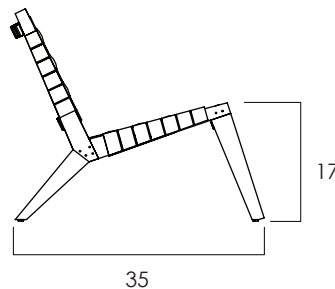

2023 Finishes:

- Teak Clear Matte Oil (TA) + Black Rubber (RB)
- Teak Clear Matte Oil (TA) + Grey Textilene (GR)
- Teak Clear Matte Oil (TA) + Natural Leather (NA)