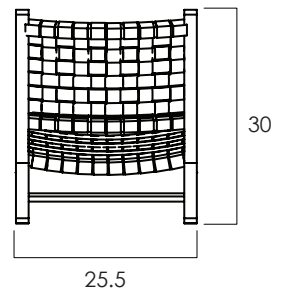

2023 Finishes:

- Teak Clear Matte Oil (TA) + Black Rubber (RB)
- Teak Clear Matte Oil (TA) + Grey Textilene (GR)
- Teak Clear Matte Oil (TA) + Natural Leather (NA)