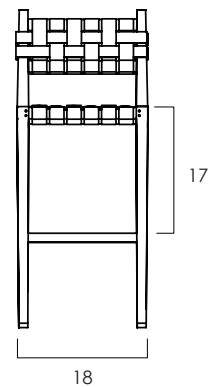

FROM THE SOURCE handcrafted
furniture

GRASSHOPPER BAR STOOL

- Grasshopper is a classic hand built stool with solid wood frame and woven seat and back for added comfort.
- Available in multiple webbing options. Textilene and rubber are outdoor grade materials. Rubber comes from recycled tires as a part of our sustainable initiative. Leather is aniline dyed and wax rubbed. Due to nature of material each chair will show unique characteristics.
- Also available in counter, dining and lounge options, and as a bench.
- Non stackable frame.
- All wood is sustainably sourced from local plantations. Hand made in Central Java, Indonesia.

WIDTH: 18 in
DEPTH: 20 in
SEAT HEIGHT: 30 in
TOTAL HEIGHT: 43 in

2023 Finishes:

- Teak Clear Matte (TA) + Black Rubber (RB) - outdoor
- Teak Clear Matte (TA) + Grey Textilene (GR) - outdoor
- Teak Clear Matte (TA) + Natural Leather (NA) - indoor

2023
sales@ftsny.com
www.ftsny.com