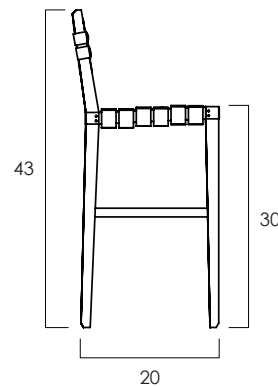

FROM THE SOURCE handcrafted
furniture

GRASSHOPPER BAR STOOL

- Grasshopper is a classic hand built stool with solid wood frame and woven seat and back for added comfort.
- Available in multiple webbing options. Textilene and rubber are outdoor grade materials. Rubber comes from recycled tires as a part of our sustainable initiative. Leather is aniline dyed and wax rubbed. Due to nature of material each chair will show unique characteristics.
- Also available in counter, dining and lounge options, and as a bench.
- Non stackable frame.
- All wood is sustainably sourced from local plantations. Hand made in Central Java, Indonesia.

WIDTH: 18 in
DEPTH: 20 in
SEAT HEIGHT: 30 in
TOTAL HEIGHT: 43 in

2023 Finishes:

- Teak Clear Matte (TA) + Black Rubber (RB) - outdoor
- Teak Clear Matte (TA) + Grey Textilene (GR) - outdoor
- Teak Clear Matte (TA) + Natural Leather (NA) - indoor

2023
sales@ftsny.com
www.ftsny.com