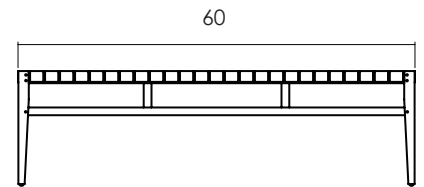

2022
sales@ftsny.com
www.ftsny.com