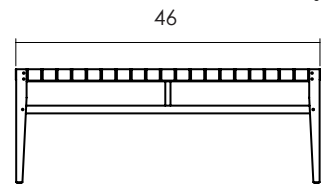

2022
sales@ftsny.com
www.ftsny.com