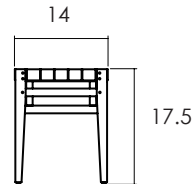

2022
sales@ftsny.com
www.ftsny.com