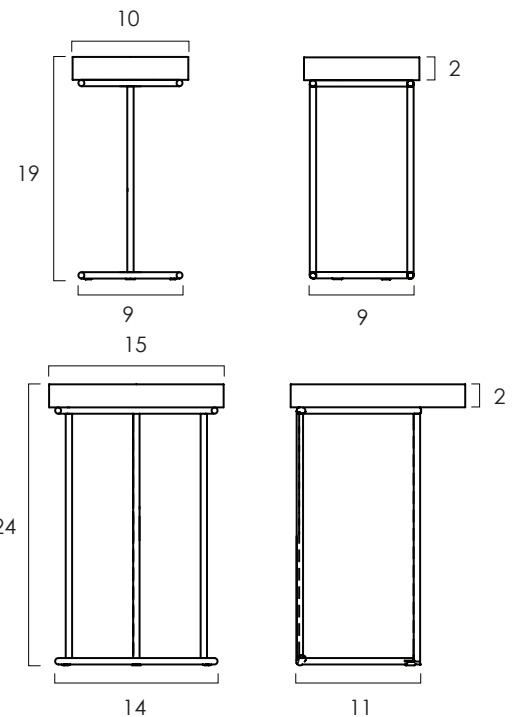

FROM THE SOURCE handcrafted
furniture

GEMINI SIDE TABLES/ NESTING PAIR

- Gemini is a pair of nesting side tables which are sold as a set. A smaller table can fully slide under the large table.
- Gemini top is made of a solid slab of teak. Rustic texture is hand applied to the pitch finished items.
- Ring base is made of clear iron and equipped with plastic glides.
- Indoor use only.
- All wood is sustainably sourced from local plantations. Hand made in Central Java, Indonesia.

LARGE TABLE
DIAMETER: 15 in
HEIGHT: 24 in

SMALL TABLE
DIAMETER: 10 in
HEIGHT: 19 in

2022 Finishes:

- Teak Natural (TN) + Clear Iron (RC)
- Teak Pitch (TP) + Clear Iron (RC)

TN

TP

RC

2022
sales@ftsny.com
www.ftsny.com