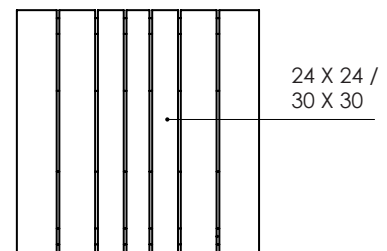

2022 Finishes:

- Reclaimed Teak Matte (XS)
- Teak Clear Matte (TA)

2022
sales@ftsny.com
www.ftsny.com