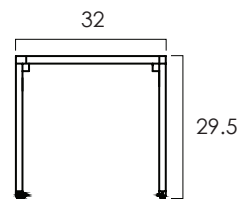

Seats 4-6:
WIDTH: 60 in
DEPTH: 32 in
HEIGHT: 29.5 in

Seats 6-8:
WIDTH: 72 in
DEPTH: 36 in
HEIGHT: 29.5 in

2022 Finishes:
- Teak Clear Matte (TA)

TA

2022
sales@ftsny.com
www.ftsny.com