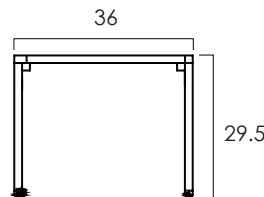

FROM THE SOURCE handcrafted
furniture

GALLANT DINING TABLE

- Gallant table is made with solid wide teak wood slats with outdoor grade finish. When left outside, it will acquire silvery grey patina. The legs feature traditional finger joinery.
- Extension leaves kits are available for current models to increase the table size for additional seating.
- Table is equipped with sturdy glides.
- Available in two sizes, 32 x 60 in and 36 x 72 in. Matches with other products from our Outdoor Gallant collection that includes tables and seating.
- All wood is sustainably sourced from local plantations. Hand made in Central Java, Indonesia.

Seats 4-6:
WIDTH: 60 in
DEPTH: 32 in
HEIGHT: 29.5 in

Seats 6-8:
WIDTH: 72 in
DEPTH: 36 in
HEIGHT: 29.5 in

2022 Finishes:
- Teak Clear Matte (TA)

TA

2022
sales@ftsny.com
www.ftsny.com