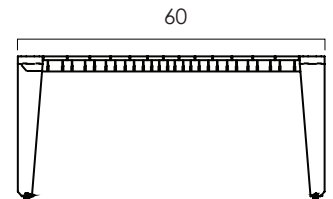

FROM THE SOURCE handcrafted
furniture

GALLANT DINING TABLE

- Gallant table is made with solid wide teak wood slats with outdoor grade finish. When left outside, it will acquire silvery grey patina. The legs feature traditional finger joinery.
- Extension leaves kits are available for current models to increase the table size for additional seating.
- Table is equipped with sturdy glides.
- Available in two sizes, 32 x 60 in and 36 x 72 in. Matches with other products from our Outdoor Gallant collection that includes tables and seating.
- All wood is sustainably sourced from local plantations. Hand made in Central Java, Indonesia.

Seats 4-6:
WIDTH: 60 in
DEPTH: 32 in
HEIGHT: 29.5 in

Seats 6-8:
WIDTH: 72 in
DEPTH: 36 in
HEIGHT: 29.5 in

2022 Finishes:
- Teak Clear Matte (TA)

TA

2022
sales@ftsny.com
www.ftsny.com