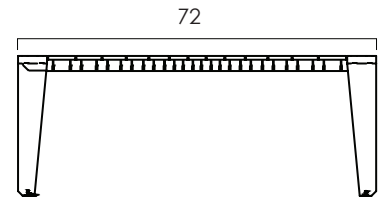

FROM THE SOURCE handcrafted
furniture

GALLANT DINING TABLE

- Gallant table is made with solid wide teak wood slats with outdoor grade finish. When left outside, it will acquire silvery grey patina. The legs feature traditional finger joinery.
- Extension leaves kits are available for current models to increase the table size for additional seating.
- Table is equipped with sturdy glides.
- Available in two sizes, 32 x 60 in and 36 x 72 in. Matches with other products from our Outdoor Gallant collection that includes tables and seating.
- All wood is sustainably sourced from local plantations. Hand made in Central Java, Indonesia.

Seats 4-6:
WIDTH: 60 in
DEPTH: 32 in
HEIGHT: 29.5 in

Seats 6-8:
WIDTH: 72 in
DEPTH: 36 in
HEIGHT: 29.5 in

2022 Finishes:
- Teak Clear Matte (TA)

TA

2022
sales@ftsny.com
www.ftsny.com