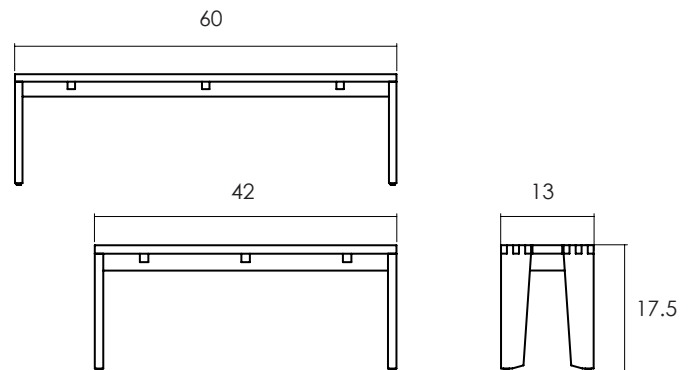

2022
sales@ftsny.com
www.ftsny.com