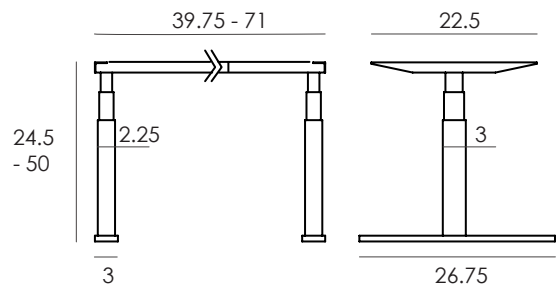

FROM THE SOURCE handcrafted
furniture

FLYTE SIT TO STAND BASE

- FLYTE base is compatible with 3 of our standard solid wood tabletops that are 1.6 in thick: 30 x 48 in, 32 x 60 in, 36 x 72 in. The smallest top size that can be used on the base is 27 x 42 in and the largest is 36 x 72 in.
- Electric Dual - Motor system with 4 programmable memory height presets.
- Anti-collision feature that senses items under the desk and stops the motor.
- 220 lb load capacity.
- UL - certified, 60 in long cord.
- LED control display, one-touch controls for height adjustment. The base will raise or lower smoothly and stop when the button is released.
- Available in black or white powdercoated steel.
- Wire ties to manage cable under the trestle are included.
- Assembly required. Shipping box 35.5 x 10 x 8.5, 70 lb

WIDTH: 39.75 - 71 in

DEPTH: 26.75 in

HEIGHT: 24.5 - 50 in

2022 Finishes:

- Black Powdercoated Steel
- White Powdercoated Steel

2022
sales@ftsny.com
www.ftsny.com