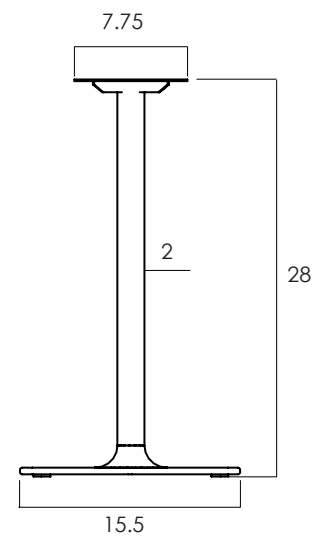

FROM THE SOURCE handcrafted
furniture

FLOW DINING BASE

- A fresh take on a column pedestal base, Flow base features curved shapes and elegant details. The base is made of solid welded iron.
- Equipped with adjustable levelers. Central column is 2 inches thick.
- Powdercoated finish for indoor use.
- Recommended for tops 18 - 36 inches, round or square.
- Hand made in Central Java, Indonesia.

WIDTH: 15.5 in

HEIGHT: 28 in

MOUNTING PLATE: 7.75 x 7.75 in

2022 Finishes:

- Iron Powder Coated White (RW)
- Iron Powder Coated Black Matte (RB)

RW

RB

2022
sales@ftsny.com
www.ftsny.com