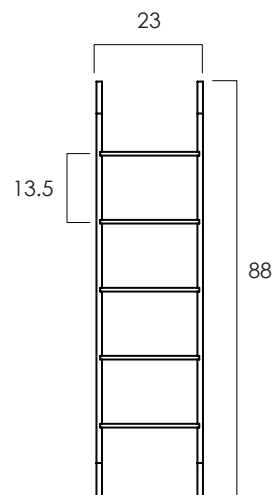

## FINN LEANING BOOKCASE

- Finn is an all-wood leaning shelving unit. Its minimal clean design allows to highlight the items on display.
- Clear finished for indoor use only,
- The unit is equipped with leveling feet.
- The unit must be leveled and attached to the wall with the brackets provided. Each shelf must touch the wall at the back. Failure to do so may result in personal and property injuries. Do not use the unit as a ladder.
- All wood is sustainably sourced from local plantations. Hand made in Central Java, Indonesia.

WIDTH: 23 in  
DEPTH: 11.5 in  
HEIGHT: 88 in

- 2023 Finishes:
- Teak Natural (TN)
  - Teak Tinted (TT)

TN

TT

2023  
sales@ftsny.com  
www.ftsny.com