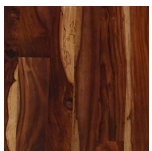

## FINCH DINING CHAIR

- Finch is a minimal elegant chair with a clear iron frame and solid wood seat and back.
- This chair is stackable.
- Commercial grade item.
- Also available in counter and bar versions.
- Indoor grade finishes.
- All wood is sustainably sourced from local plantations. Hand made in Central Java, Indonesia.

### 2023 Finishes:

- Tali Natural (LN)
- Mango Mist (G6)
- Clear Iron (RC)

LN

G6

RC

2023  
sales@ftsny.com  
www.ftsny.com