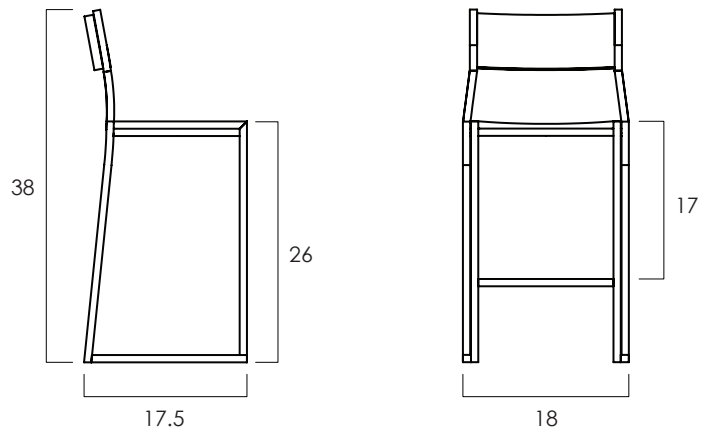

WIDTH: 18 in
DEPTH: 17.5 in
SEAT HEIGHT: 26 in
TOTAL HEIGHT: 38 in

2023 Finishes:

- Tali Natural (LN) + Clear Iron (RC)
- Mango Mist (G6) + Clear Iron (RC)

LN

G6

RC

2023
sales@ftsny.com
www.ftsny.com