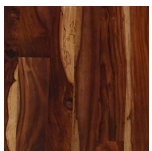

FROM THE SOURCE handcrafted
furniture

FINCH COUNTER STOOL

- Finch is a minimal elegant stool with a metal frame and solid wood seat and back. Stackable.
- Also available in bar and dining versions.
- Indoor grade finishes.
- All wood is sustainably sourced from local plantations. Hand made in Central Java, Indonesia.

WIDTH: 18 in
DEPTH: 17.5 in
SEAT HEIGHT: 26 in
TOTAL HEIGHT: 38 in

2023 Finishes:

- Tali Natural (LN) + Clear Iron (RC)
- Mango Mist (G6) + Clear Iron (RC)

LN

G6

RC

2023
sales@ftsny.com
www.ftsny.com