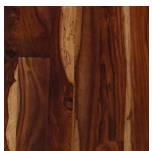

## FINCH BAR STOOL

- Finch is a minimal elegant stool with a metal frame and solid wood seat and back. Stackable.
- Also available in counter and dining versions.
- Indoor grade finishes.
- All wood is sustainably sourced from local plantations. Hand made in Central Java, Indonesia.

### 2023 Finishes:

- Tali Natural (LN) + Clear Iron (RC)
- Mango Mist (G6) + Clear Iron (RC)

LN

G6

RC

2023  
sales@ftsny.com  
www.ftsny.com