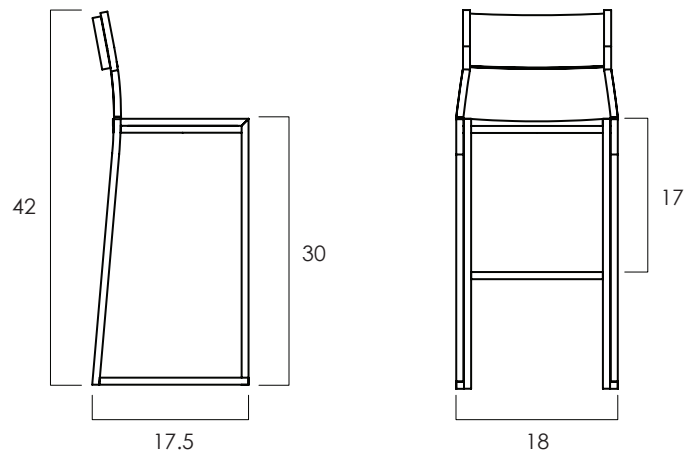

2023 Finishes:

- Tali Natural (LN) + Clear Iron (RC)
- Mango Mist (G6) + Clear Iron (RC)

LN

G6

RC

2023
sales@ftsny.com
www.ftsny.com