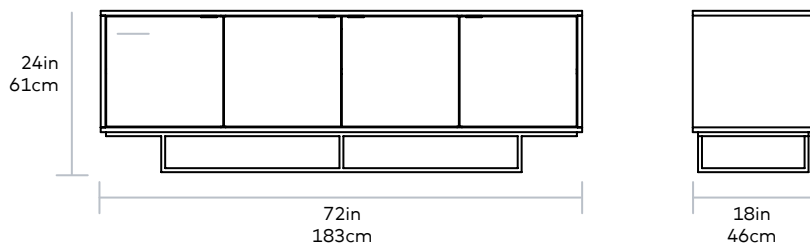

Emerson Credenza

FINISH > Walnut with White Lacquer

BASE > Powder Coated Steel

The Emerson Credenza is a minimalist design that contrasts wood grain with smooth lacquer surfaces, creating a piece that is both timeless and contemporary. A recessed, slender steel base with white, powder-coated finish creates an illusion of weightlessness. Adjustable shelves provide plenty of efficient storage space. The Credenza is part of the Emerson Storage Series, matching perfectly with the Emerson End Table and Media Stand.