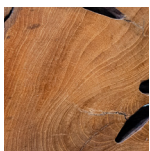

FROM THE SOURCE handcrafted
furniture

EROSION BOWL TEAK ROOT

- Each Erosion bowl is hand carved from solid teak root and uniquely shaped.
- Waxed finish is safe for contact with food. Can be used for serving or display. Do not use for liquids or food preparation. Bleached and Pitch finishes are not meant for direct food contact.
- Sizes are approximate.
- All wood is sustainably sourced from local plantations. Hand made in Central Java, Indonesia.

DIAMETER: 6 / 8 / 10 / 12 / 20 in

2023 Finishes:

- Teak Root Waxed (TRW)
- Teak Pitch (TP)
- Teak Bleached (T2)

TRW

TP

T2

6 / 8 / 10 / 12 / 20

2023
sales@ftsny.com
www.ftsny.com