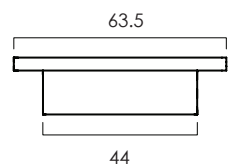

FROM THE SOURCE handcrafted
furniture

ELATE PLATFORM BED, QUEEN

- Elate is a solid wood bed with a generous storage drawer. Drawer sits on casters and can fully roll out on either side. Base sits on nylon glides.
- Inner deck dimensions are 81 x 61 in, which fits a standard queen mattress plus allows space for linens (confirm the mattress size with your vendor). Slats are 3 in wide, spaced 2 in apart. No box spring required.
- Deck and slats come knock-down; assembly required; hardware is provided.
- King and full size bed is also available in the collection.
- Frame is compatible with our Kali headboard that can be attached with brackets (sold separately).
- All wood is sustainably sourced from local plantations. Hand made in Central Java, Indonesia.

LENGTH: 83.5 in
WIDTH: 63.5 in
HEIGHT: 15.75 in
DRAWER: 44 x 44 x 10 in

- 2022 Finishes:
- Teak Natural (TN)
 - Teak Tinted (TT)
 - Mango Bleached (G2)

TN

TT

G2

2022
sales@ftsny.com
www.ftsny.com