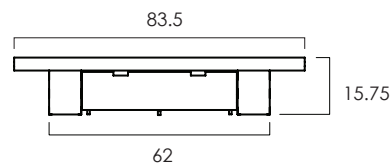

FROM THE SOURCE handcrafted
furniture

ELATE PLATFORM BED, QUEEN

- Elate is a solid wood bed with a generous storage drawer. Drawer sits on casters and can fully roll out on either side. Base sits on nylon glides.
- Inner deck dimensions are 81 x 61 in, which fits a standard queen mattress plus allows space for linens (confirm the mattress size with your vendor). Slats are 3 in wide, spaced 2 in apart. No box spring required.
- Deck and slats come knock-down; assembly required; hardware is provided.
- King and full size bed is also available in the collection.
- Frame is compatible with our Kali headboard that can be attached with brackets (sold separately).
- All wood is sustainably sourced from local plantations. Hand made in Central Java, Indonesia.

LENGTH: 83.5 in
WIDTH: 63.5 in
HEIGHT: 15.75 in
DRAWER: 44 x 44 x 10 in

- 2022 Finishes:
- Teak Natural (TN)
 - Teak Tinted (TT)
 - Mango Bleached (G2)

TN

TT

G2

2022
sales@ftsny.com
www.ftsny.com