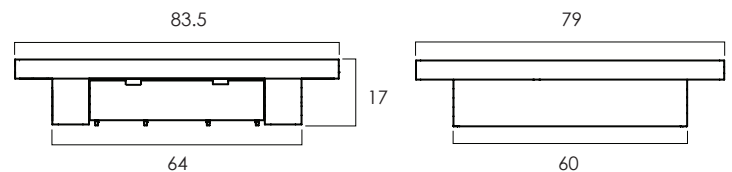

FROM THE SOURCE handcrafted
furniture

ELATE PLATFORM BED, KING

- Elate is a solid wood bed with a generous storage drawer. Drawer sits on casters and can fully roll out on either side. Base sits on nylon glides.
- Inner deck dimensions are 81 x 77 in, which fits a standard king mattress plus allows space for linens (confirm the mattress size with your vendor). Slats are 3 in wide, spaced 2 in apart. No box spring required.
- Deck and slats come knock-down; assembly required; hardware is provided.
- Queen and full size bed is also available.
- Frame is compatible with our Kali headboard that can be attached with brackets (sold separately).
- All wood is sustainably sourced from local plantations. Hand made in Central Java, Indonesia.

LENGTH: 83.5 in
WIDTH: 79 in
HEIGHT: 17 in
DRAWER: 44 x 60 x 10 in

2022 Finishes:

- Teak Natural (TN)
- Teak Tinted (TT)
- Mango Bleached (G2)

TN

TT

G2

2022
sales@ftsny.com
www.ftsny.com