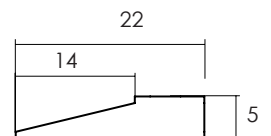

22

14

5

2022
sales@ftsny.com
www.ftsny.com