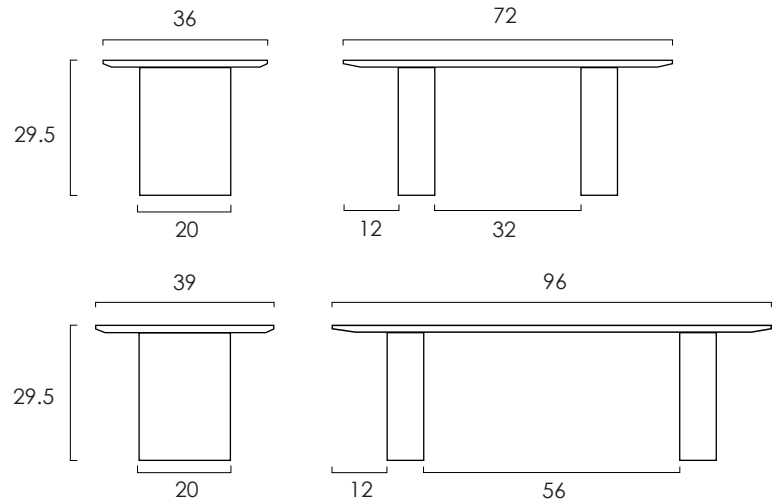

## DERBY DINING TABLE

- Derby is a fresh dining collection of hardwood furniture featuring racetrack shapes and soft curves. It showcases fine woodworking craftsmanship with elegant rounded corners and beveled edges.
- Clear finishes for outdoor use.
- Bases are equipped with leveling glides.
- Matching dining bench is also available.
- Table comes in two sizes, and seats up to 8 people comfortably.
- All wood is sustainably sourced from local plantations. Hand made in Central Java, Indonesia.

Seats 6:  
WIDTH: 72 in  
DEPTH: 36 in  
HEIGHT: 29.5 in

Seats 8:  
WIDTH: 96 in  
DEPTH: 39 in  
HEIGHT: 29.5 in

2022 Finishes:  
- Mango Bleached (G2)  
- Teak Pitch (TP)

G2

TP

2022  
sales@ftsny.com  
www.ftsny.com