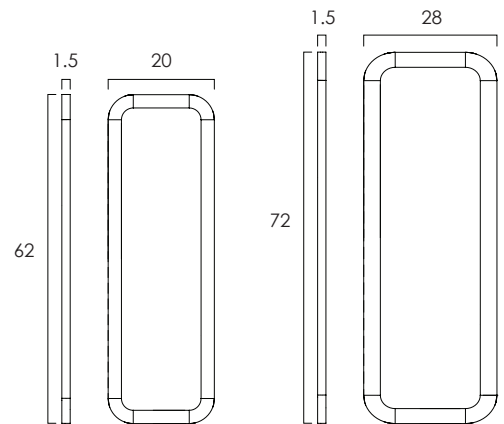

FROM THE SOURCE handcrafted
furniture

DERBY MIRROR

- Derby is a wall mount mirror that is encased in a solid wood frame with fine hand made joinery.
- The mirror can be hung either vertically or horizontally with a wood cleat system. Comes with drywall anchors and screws.
- Clear finish.
- Available in two sizes. Complements other products in the Derby collection with its classic racetrack shape.
- All wood is sustainably sourced from local plantations. Hand made in Central Java, Indonesia.

Large
WIDTH: 28 in
HEIGHT: 72 in

Medium
WIDTH: 20 in
HEIGHT: 62 in

THICKNESS: 1.5 in

2023 Finishes:

- Teak Semi-Bleached (T1)
- Mango Mist (G6)

T1

G6

2023
sales@ftsny.com
www.ftsny.com